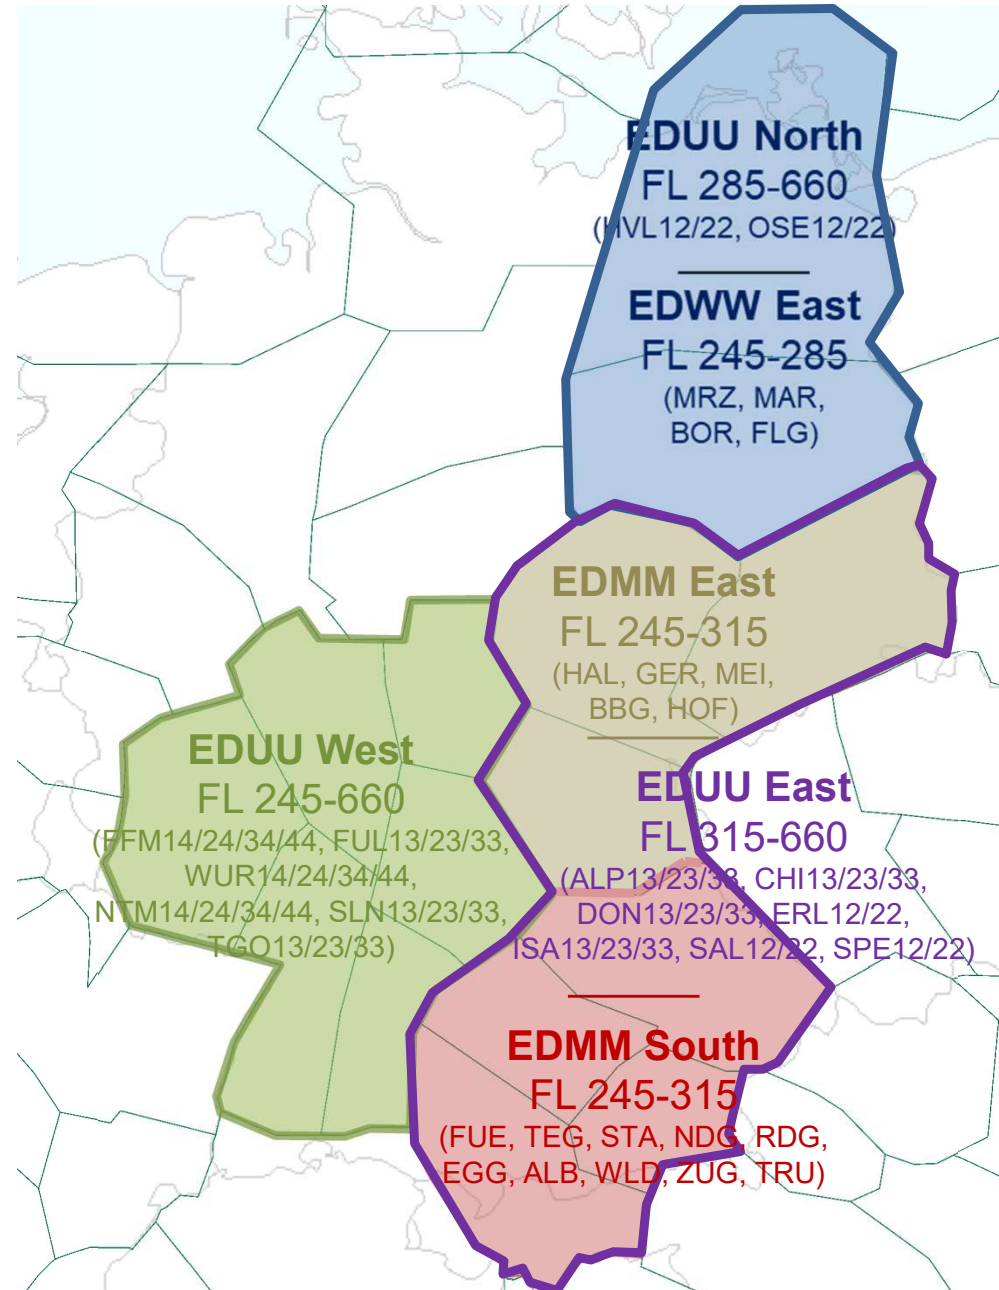

# DFS Free Route Airspace – Overview FRA Cells

Note: **Not for operational use!** - This picture does not show local delegations like balconies etc.